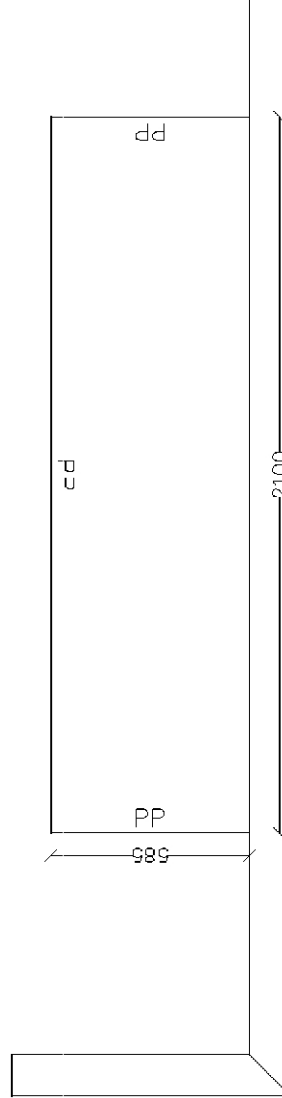

Customer:
Your reference:
Reference 2:

Vordingborg Kokkenet AIS
RNN-325227
Miljo 2 Inline

Acknowledgement no.: **20320887**
Display - Amendmend 1

822/086/22

Page 11 of 11

This sketch is a noncommittal design and serves only as illustration. We reserve ourselves therefore expressly any modification for the confirmation of order or supply.

nobilias nobilias-Werke J. Stickling GmbH & Co. KG Waldstraße 53-57 D-33415 Verl Tel. 05246508-0 Fax: 05246508-969-99	20320887	526 Inline	1074924
View: APL	Program: 551 Lacquer, honed alpine white	Acc.No.: Vordingborg Kokkenet AIS	Customer: Vordingborg Kokkenet AIS
Your ref.: RNN-325227	Doorstyle: 001 No handle	Street: Langovej 7	Town: 4760 Vordingborg
Your ref. 2: Miljo 2 Inline	Carcase col.: 193 Alpine white	Acknowledged: 22.09.2016	
PP: Laura Swonke f 822	W/T: 354 Concrete Slate Grey repro