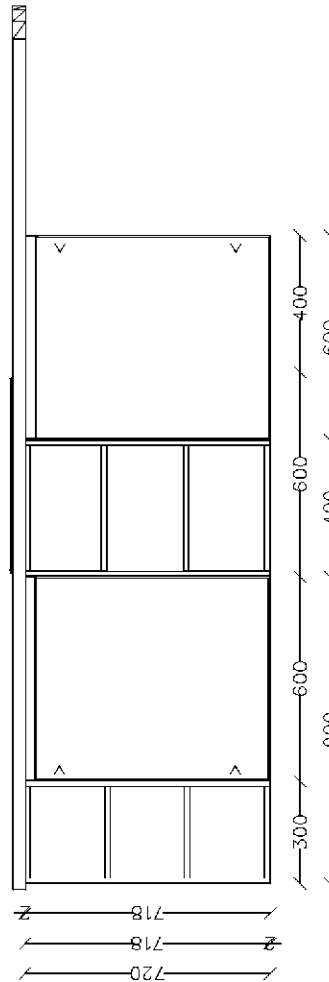

Customer:
Your reference:
Reference 2:

Vordingborg Kokkenet AIS
RNN-325227
Miljo 2 Inline

Acknowledgement no.: **20320887**
Display - Amendmend 1

822/086/22

Page 9 of 11

This sketch is a noncommittal design and serves only as illustration. We reserve ourselves therefore expressly any modification for the confirmation of order or supply.

nobilias nobilias-Werke J. Sticking GmbH & Co. KG Waldstraße 53-57 D-33415 Verl Tel. 05246/508-0 Fax: 05246/508-969-99	20320887	526 Inline	1074924
View: W3	Program: 551 Lacquer, honed alpine white	Acc.No.: Vordingborg Kokkenet AIS	Customer: Vordingborg Kokkenet AIS
Your ref.: RNN-325227	Doorstyle: 001 No handle	Street: Langovej 7	Town: 4760 Vordingborg
Your ref. 2: Miljo 2 Inline	Carcase col.: 193 Alpine white	Acknowledged: 22.09.2016	
PP: Laura Swonke f 822	W/T: 354 Concrete Slate Grey repro