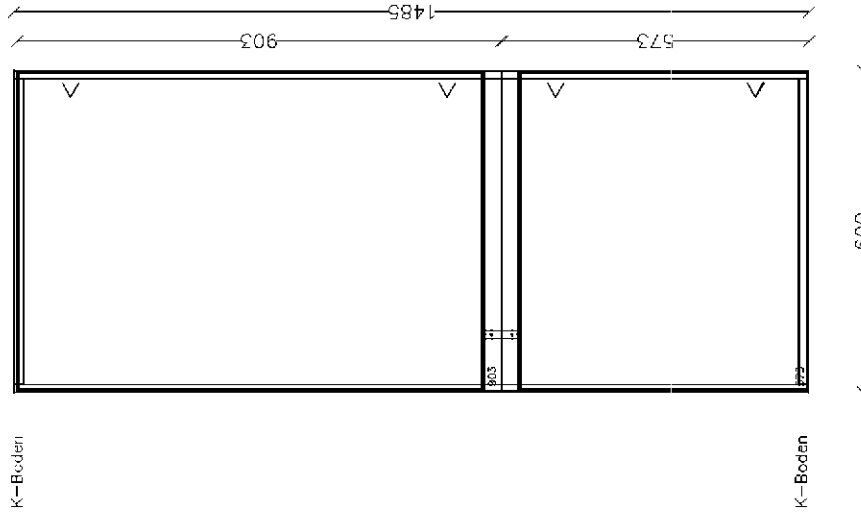

Customer:
Your reference:
Reference 2:

Vordingborg Kokkenet AIS
RNN-325227
Miljo 2 Inline

Acknowledgement no.: **20320887**
Display - Amendmend 1

822/086/22

Page 10 of 11

| | | |
|--|-----------------|----------------------|
| POS: 07 | TYPE: 781 | KURZB.: G145 |
| CAD-AR: 20027689 | Konv.Tiefe: 561 | Artikelbeschreibung: |
| <p>1. Door 903mm Lug connected at bottom 2. Door 573mm Lug connected at top (door to door connection) with continuous recess 1400 behind front >1< for electrica. appliance >JC 50 EA 3'<</p> | | |