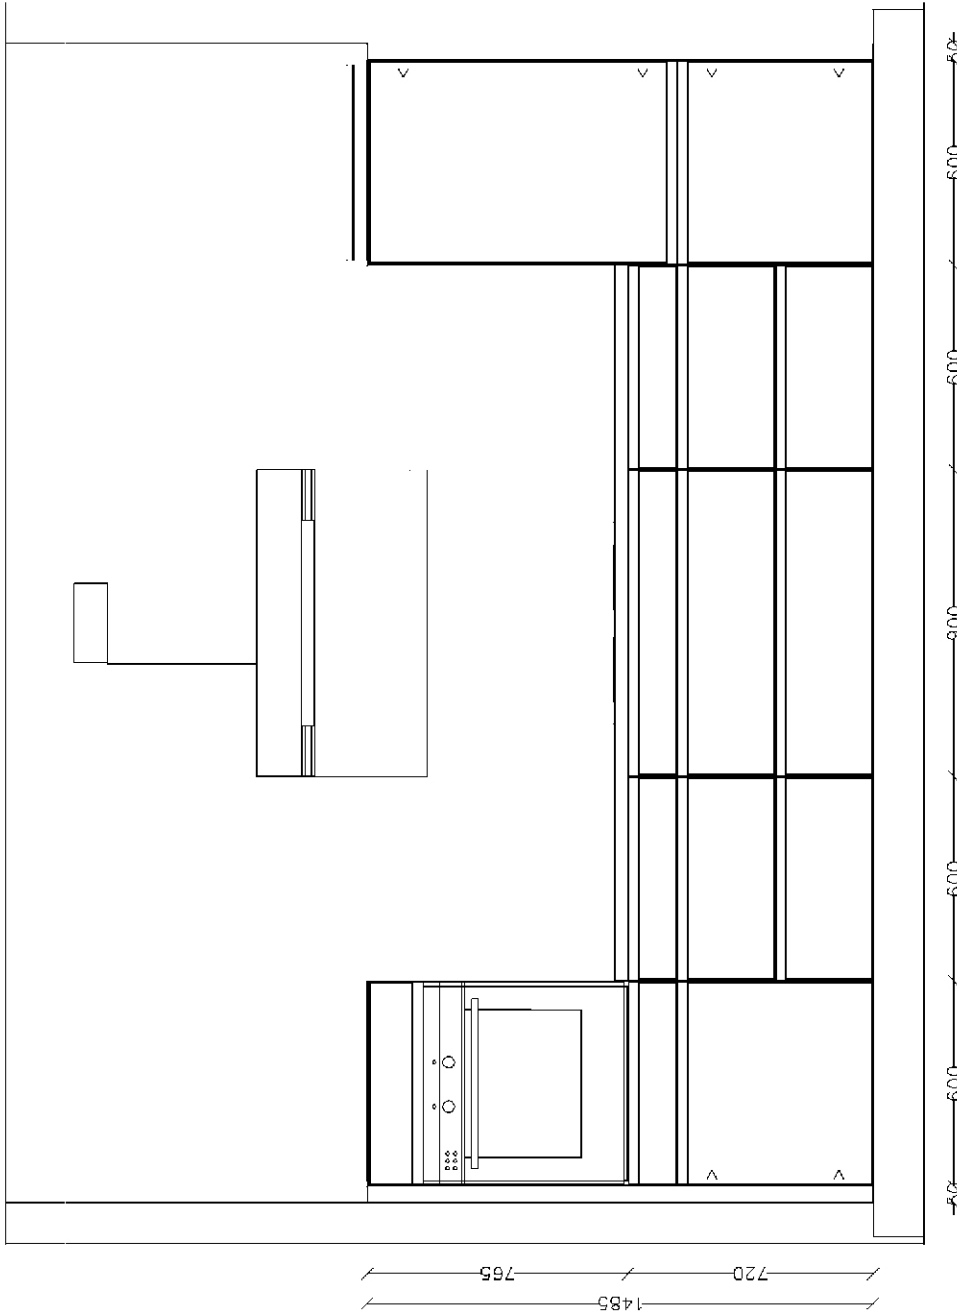

Customer:
Your reference:
Reference 2:

Vordingborg Kokkenet AIS
RNN-325227
Miljo 2 Inline

Acknowledgement no.: **20320887**
Display - Amendmend 1

822/086/22

Page 7 of 11

This sketch is a noncommittal design and serves only as illustration. We reserve ourselves therefore expressly any modification for the confirmation of order or supply.